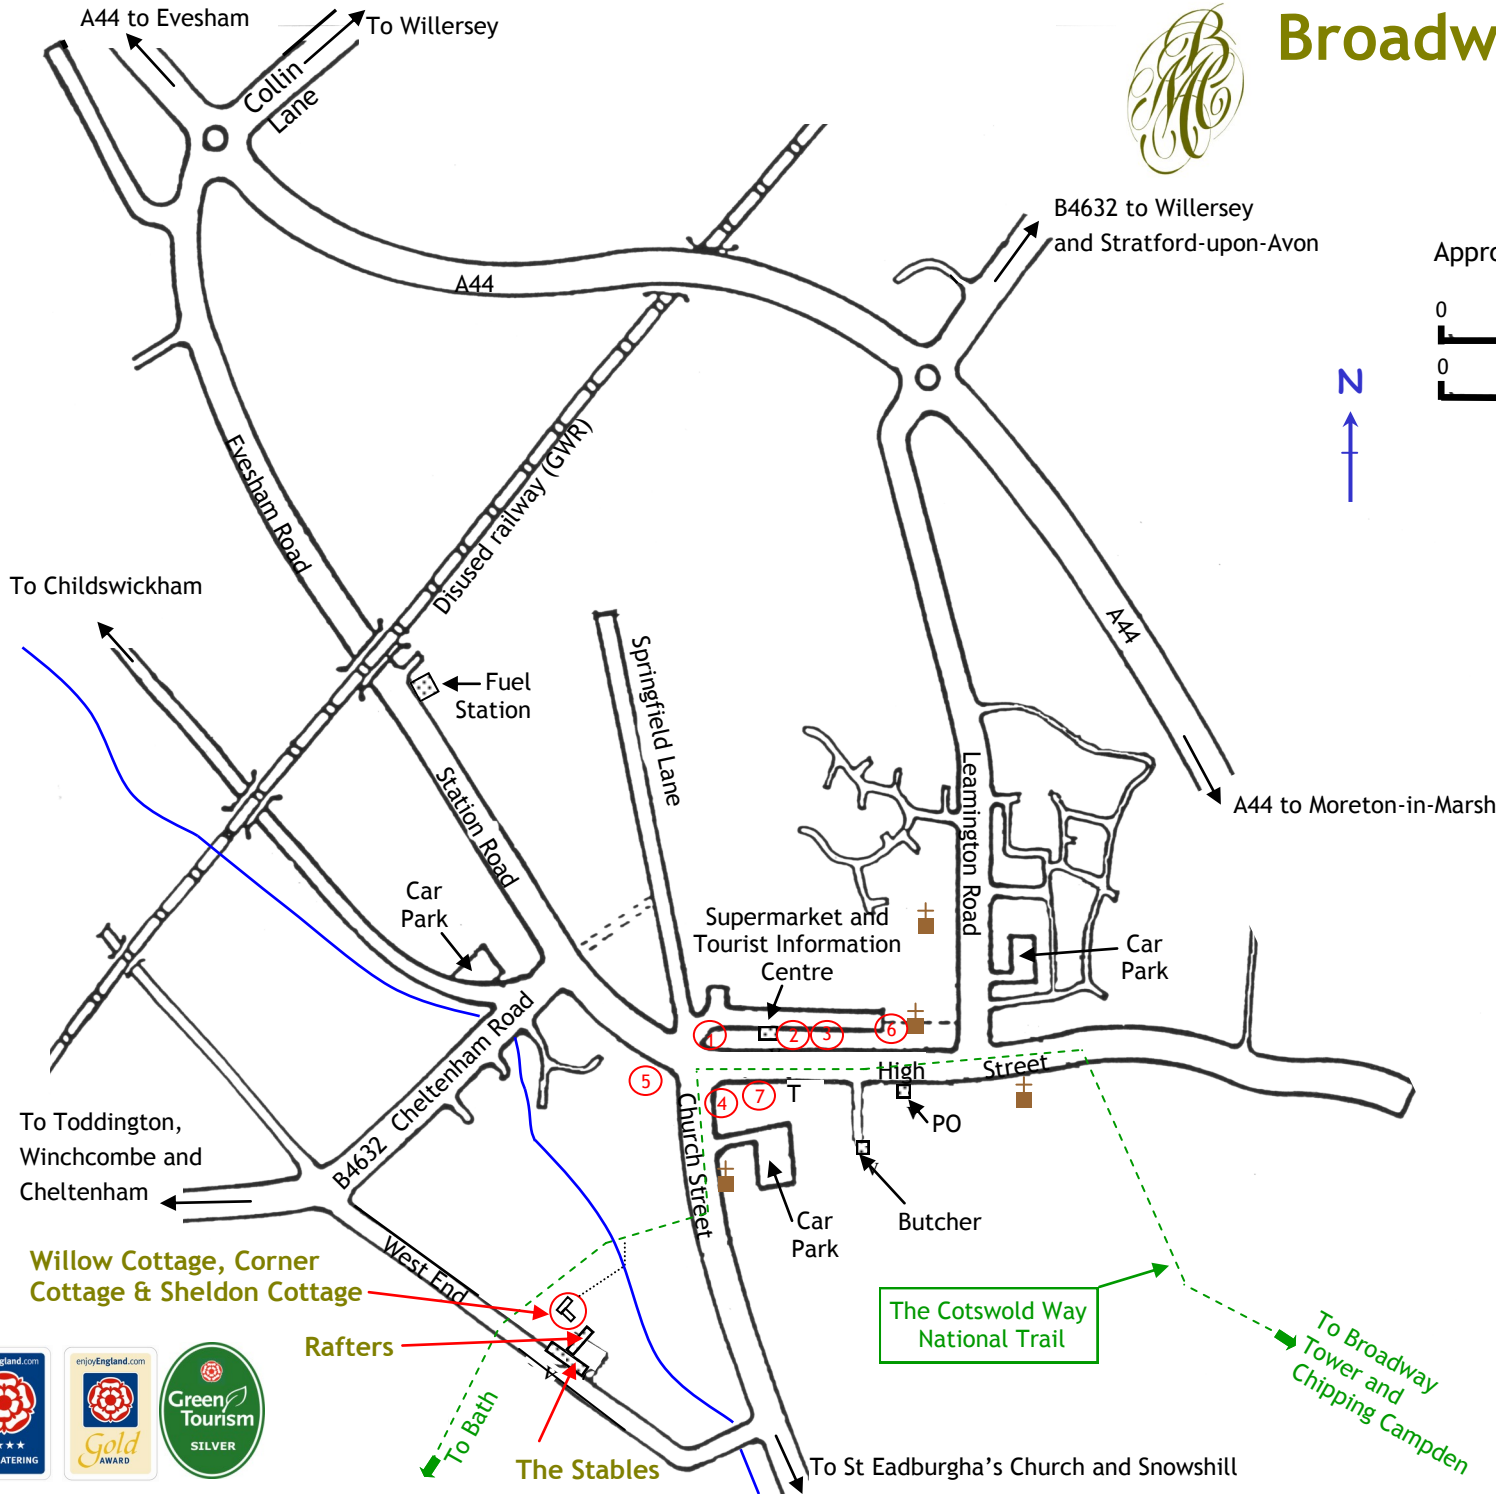

## Map of Broadway Village

[www.broadwaymanor.co.uk](http://www.broadwaymanor.co.uk)

Approximate scales:

Approximate distance from Broadway (miles):

Bath	60
Birmingham	38
Bourton-on-the-Water	17
Burford	20
Cheltenham	16
Chipping Campden	4
Chipping Norton	16
Evesham	6
London	90
London Heathrow Airport	80
Moreton-in-Marsh	8
Oxford	36
Stow-on-the-Wold	10
Stratford-upon-Avon	15
Warwick	25
Winchcombe	8
Worcester	22

Key:

- PO Post Office and Newsagent
- T Public Telephone
- ⊕ Place of Worship
- ① The Swan Pub & Restaurant
- ② Russell's Restaurant
- ③ Barceló Lygon Arms Hotel
- ④ Crown & Trumpet Pub
- ⑤ Sheikh's Tandoori Restaurant
- ⑥ Horse and Hound Pub
- ⑦ The Broadway Hotel