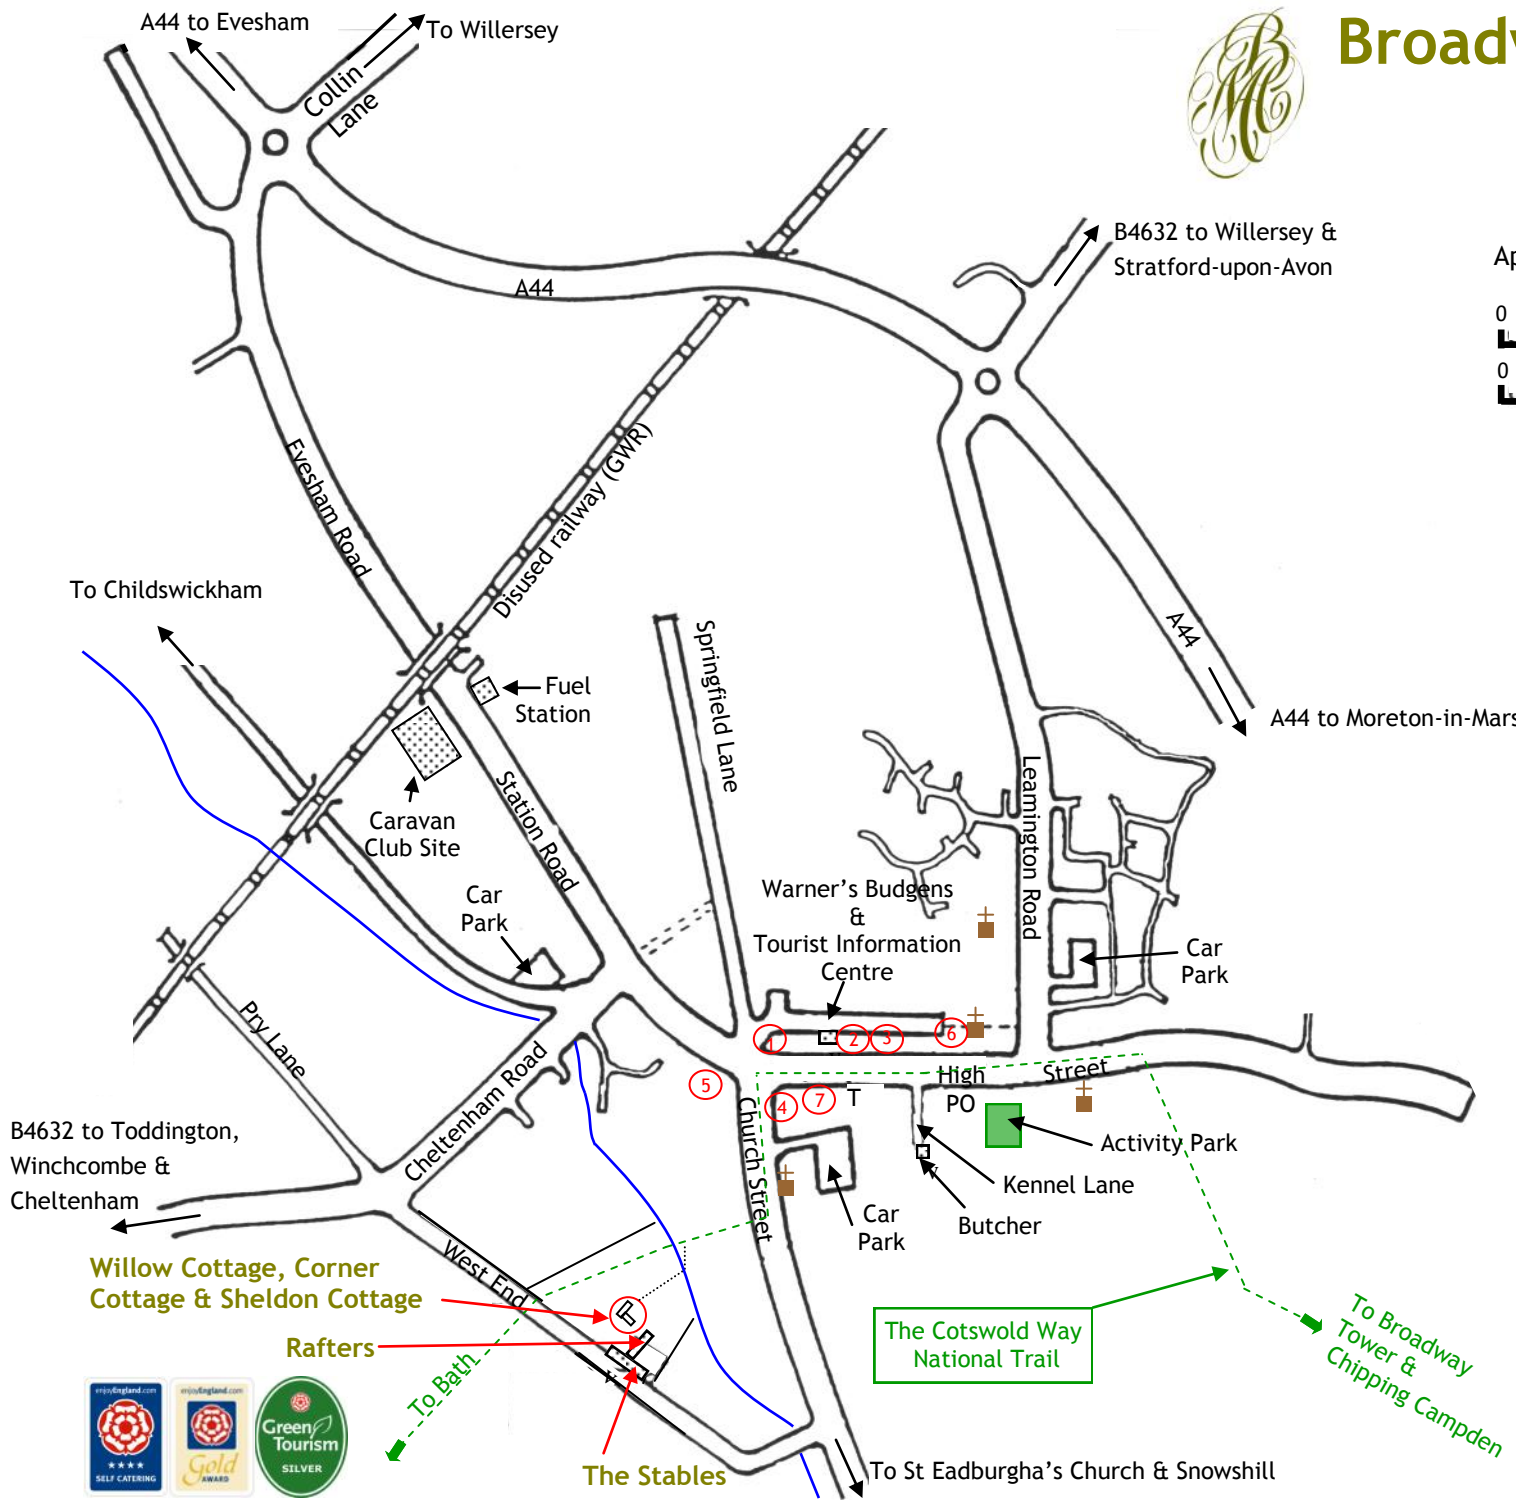

## Map of Broadway Village

[www.broadwaymanor.co.uk](http://www.broadwaymanor.co.uk)

Approximate scales:

Approx. distance from Broadway (miles):

Bath	60
Birmingham	38
Bourton-on-the-Water	17
Burford	20
Cheltenham	16
Chipping Campden	4
Chipping Norton	16
Evesham	6
London	90
London Heathrow Airport	80
Moreton-in-Marsh	8
Oxford	36
Stow-on-the-Wold	10
Stratford-upon-Avon	15
Warwick	25
Winchcombe	8
Worcester	22

Key:

- PO Post Office & Newsagent
- ⊕ Place of Worship
- ① The Swan (pub & restaurant)
- ② Russell's Restaurant & The Workshop
- ③ Barceló Lygon Arms Hotel
- ④ Crown & Trumpet Pub
- ⑤ Sheikh's Tandoori Restaurant
- ⑥ Horse and Hound (pub)
- ⑦ The Broadway Hotel